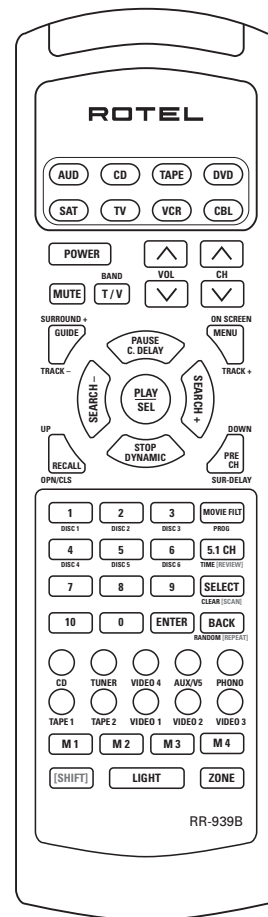

At the top of this group of buttons are basic controls such as Power, Volume, Channel Selection, etc.

Below these is a group of buttons that duplicate the transport functions on a tape recorder or VCR (Stop, Play, Pause, etc.) as well as the Up and Down commands that might be found on a cable or satellite TV receiver.

The next group of buttons duplicates the numeric keypad buttons such as might be used for direct track selection on a CD Player or direct channel selection on a TV set. Included in this section are special command buttons providing functions found on various components.

Note: The RR-939B tells you which command set is active. Each time you press a COMMAND button, the active DEVICE key blinks red to tell you which component you are controlling. If the COMMAND button that you press has no function in the active command set (for example, the numeric keys in VCR mode), no DEVICE button will blink, indicating that the COMMAND button is inactive.

Codes and Commands
Codes de Commande
Gerätetasten und Codenummern
Códigos y Ordenes
Comandi di controllo
Code Lijst en Functie Commandos
Kodeliste og Kontroll Kommandoer

3-Digit Code List
 Le Codes de Trois Chiffres
 Lista de Códigos Numéricos
 Liste der Dreizifferncodes
 Elenco codici a tre cifre
 De 3-cijferige Code Lijst
 3-sifret kodeliste