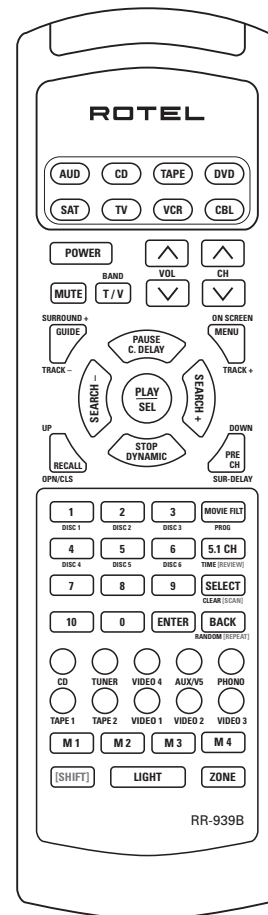

RR-939B

REMOTE CONTROL
TÉLÉCOMMANDE
FERNBEDIENUNG
MANDO A DISTANCIA
COMANDO A DISTANZA
AFSTANDSBEDIENING
FJERNBETJENING

Rotel

RR 939 Remote

If you have purchased a Rotel RR939 please disregard any reference to the “Zone/Rec” button.

Owner's Manual	2
Guide d'utilisation	10
Bedienungsanleitung	20
Manual de Instrucciones	30
Manuale di Istruzioni	40
Gebruiksaanwijzing	49
Brukermanual	58

Once the programming is complete, you select a component with the press of a button and turn the RR-939B into the remote control for your Rotel CD player or your Sony TV set or your Panasonic video recorder. Then, you simply press command buttons that duplicate the functions on the remote that came with your component.

To get started, look at the layout of the RR-939B and the following operating instructions:

Device Buttons 1

Eight buttons at the top of the RR-939B determine which set of commands is currently active. For example, if you press the AUDIO button (labeled AUD), the RR-939B becomes the remote control for your Rotel Surround Sound Processor. If you press the TV button, the RR-939B becomes the remote control for your TV set.

At the top of this group of buttons are basic controls such as Power, Volume, Channel Selection, etc.

Below these is a group of buttons that duplicate the transport functions on a tape recorder or VCR (Stop, Play, Pause, etc.) as well as the Up and Down commands that might be found on a cable or satellite TV receiver.